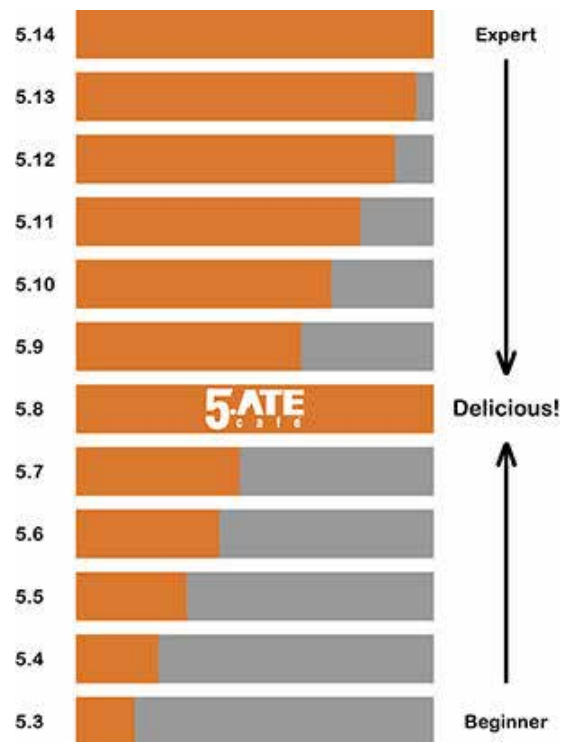

5.ATE

café

The 5 Ate Café is uniquely located in inSPIRE Rock. This restaurant has earned 5 star reviews because of their mouthwatering burgers with roasted pork belly and thick bacon (vegan and gluten free options available), artisan hand tossed pizzas baked in a stone oven, gourmet sandwiches and wraps, and fresh salads.

The coffee bar offers locally roasted, fair trade, organic coffee and espresso drinks from District Roasters as well as Iced Thai Tea, Vietnamese Iced Coffee, Cold Brew Coffee, Alp-a-ccinos, Smoothies, Kombucha, and more!

@5atecafe

www.5atecafe.com

In case you hadn't noticed, 5.ATE is a play on the rock climbing grade, 5.8... We're a fan of puns.